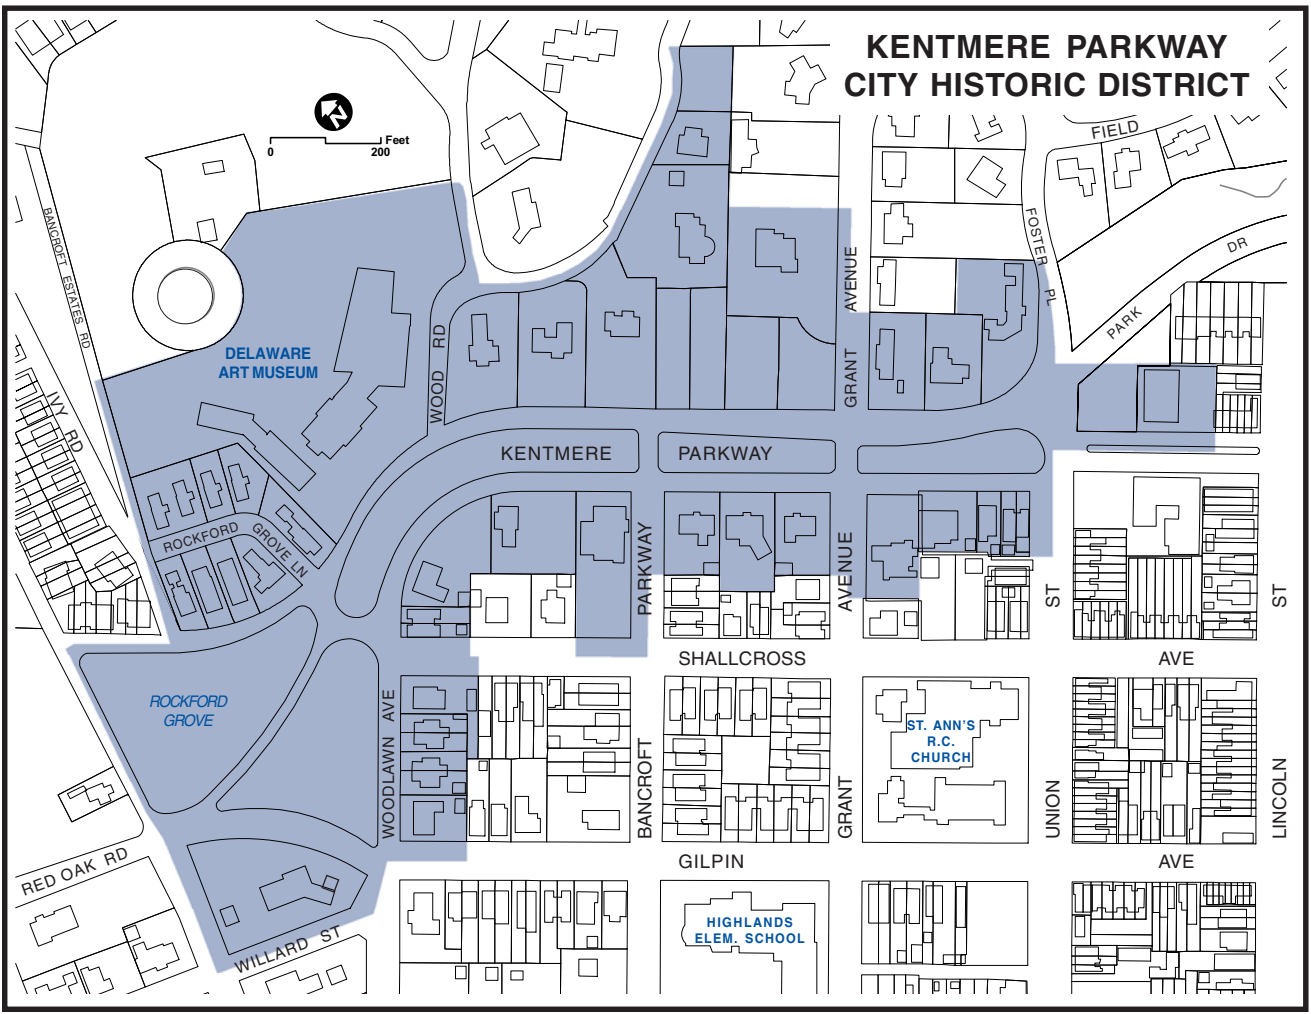

KENTMERE PARKWAY CITY HISTORIC DISTRICT

DELAWARE
ART MUSEUM

ROCKFORD
GROVE

ST. ANN'S
R.C.
CHURCH

HIGHLANDS
ELEM. SCHOOL

KENTMERE

PARKWAY

WOODLAWN
AVE

BANCROFT

SHALLCROSS

GILPIN

GRANT
AVENUE

AVENUE

GRANT

ST

UNION

AVE

AVE

ST

LINCOLN

FIELD

DR

PARK

BANCROFT
ESTATES
RD

IVY
RD

ROCKFORD
GROVE LN

RED OAK
RD

WILLARD ST