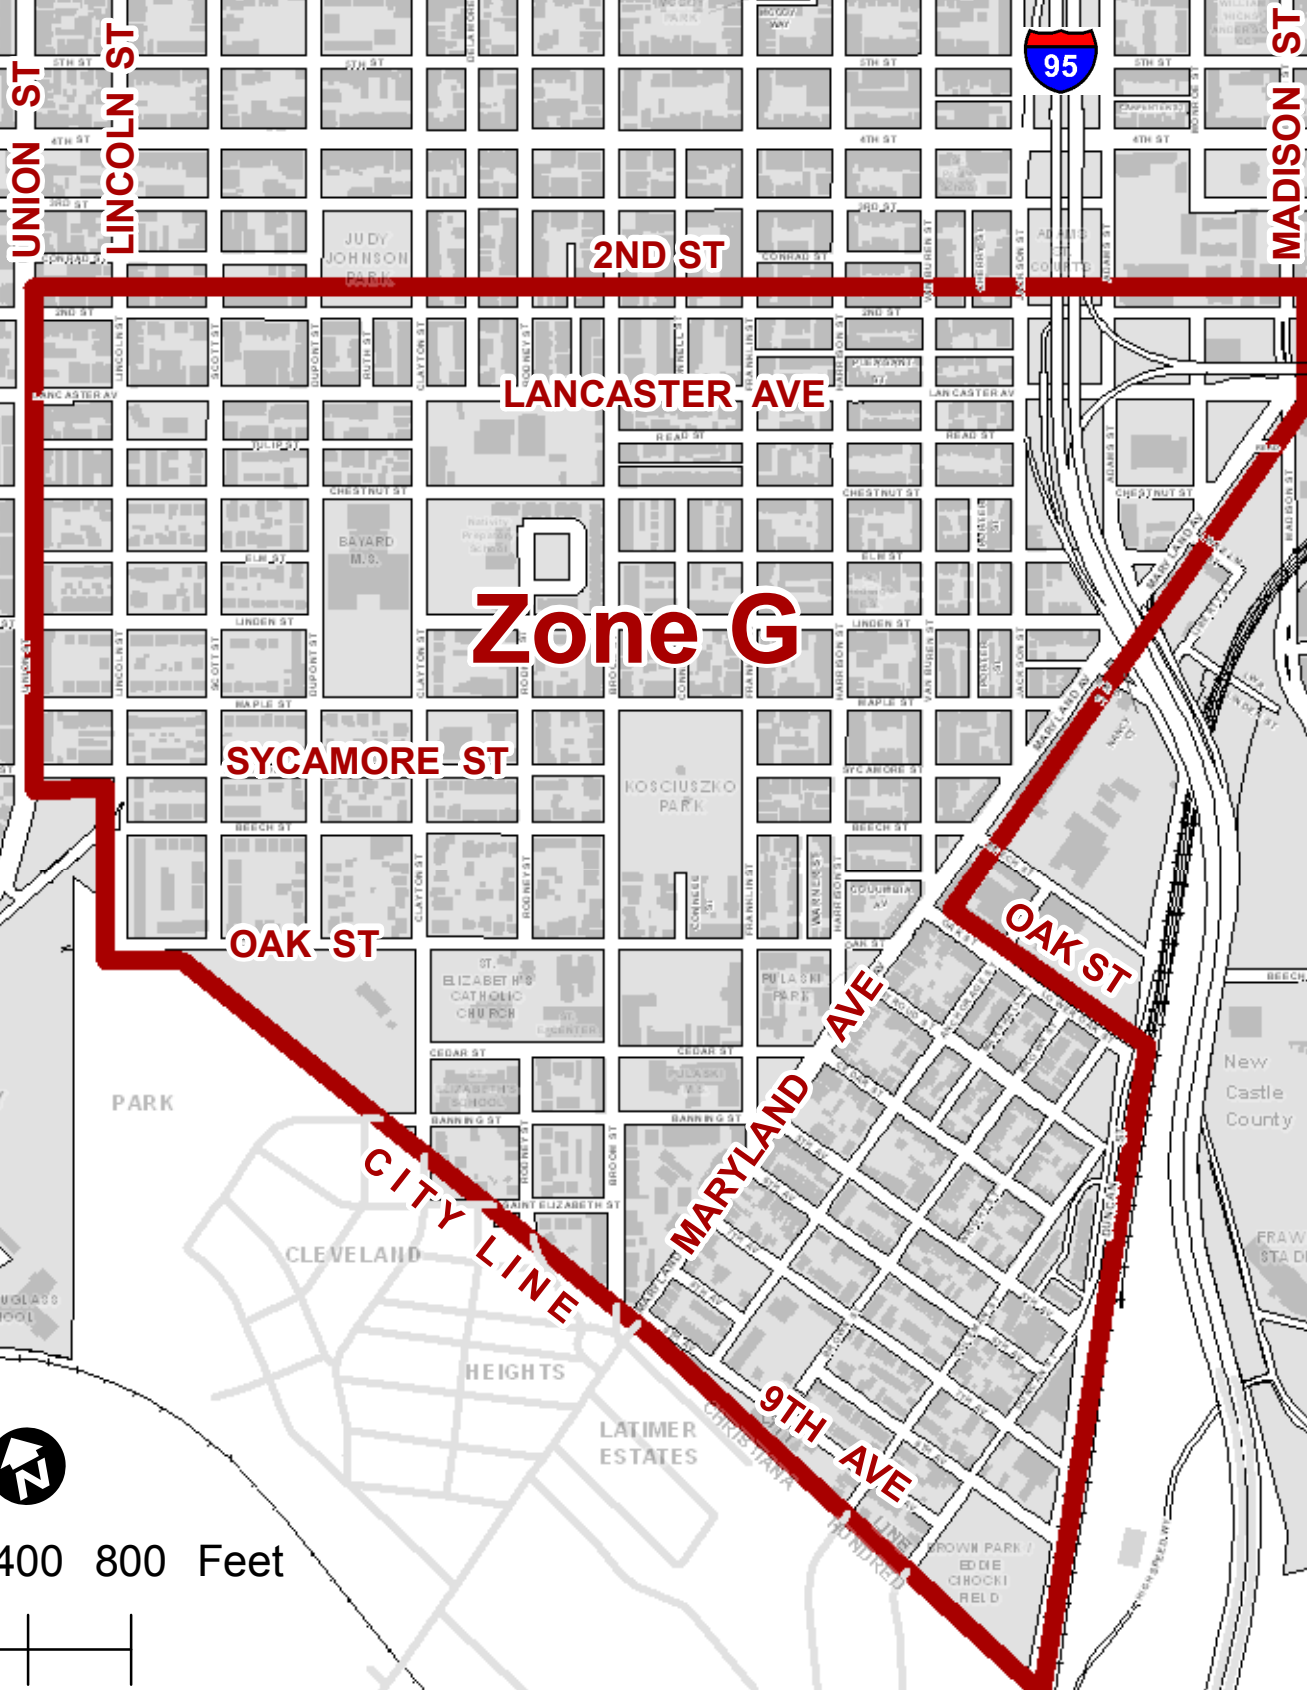

RESIDENTIAL PARKING: ZONE "G"

0 400 800 Feet