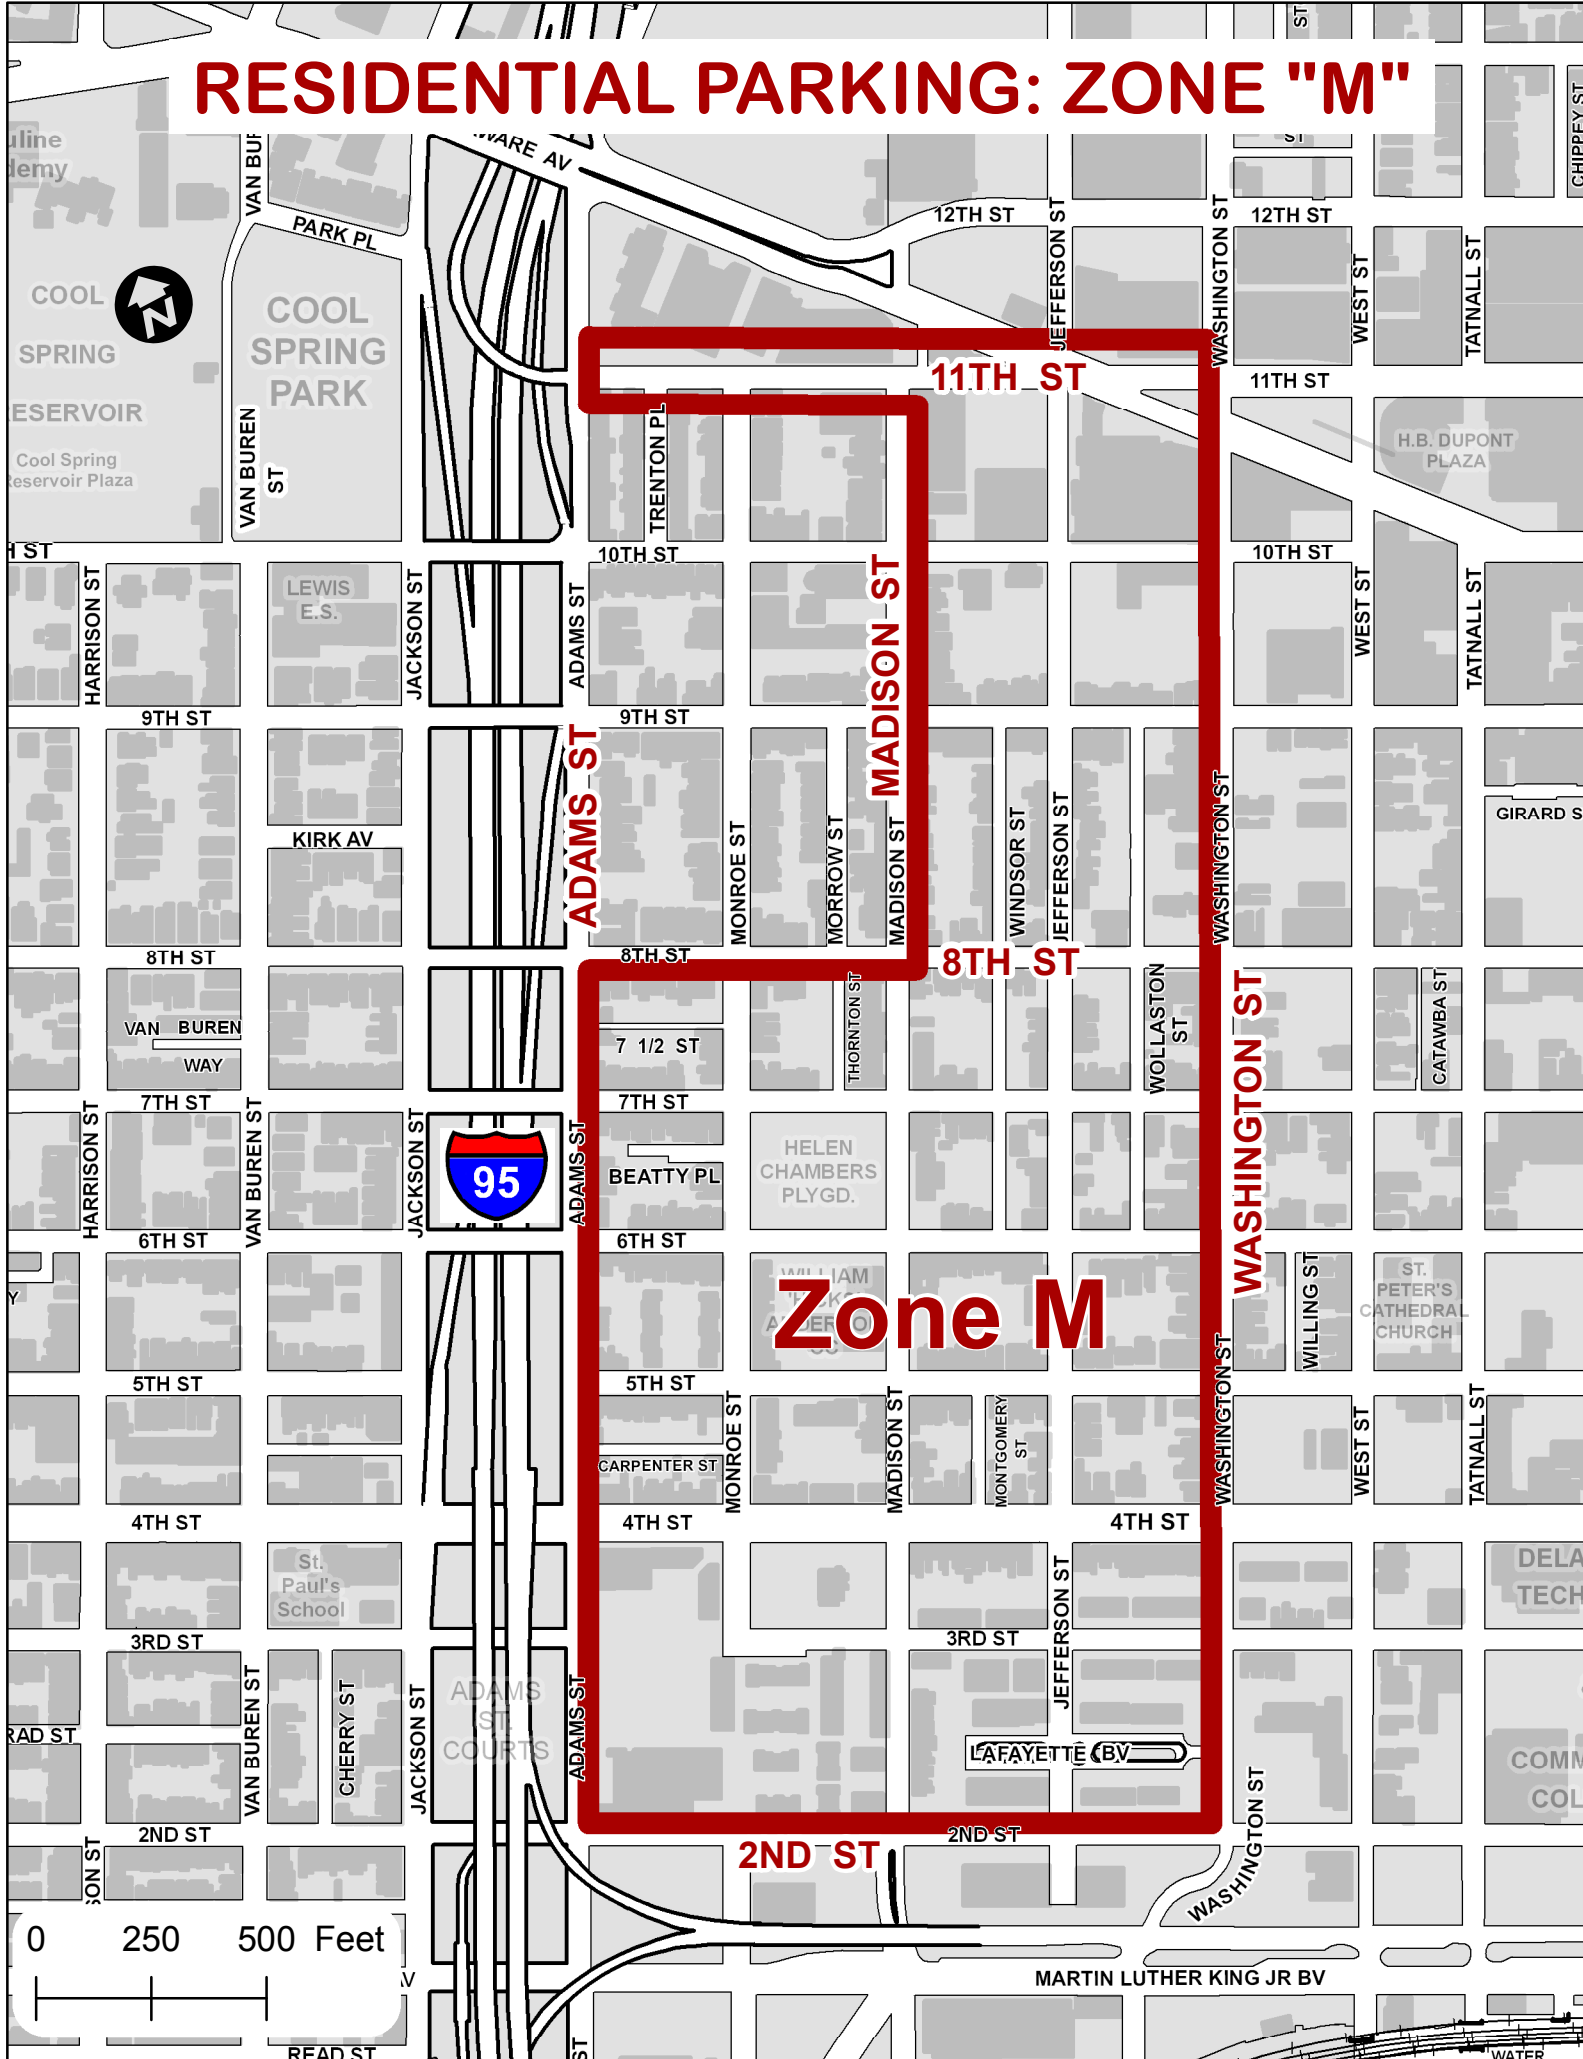

RESIDENTIAL PARKING: ZONE "M"

ADAMS ST

MADISON ST

WASHINGTON ST

Zone M

0 250 500 Feet