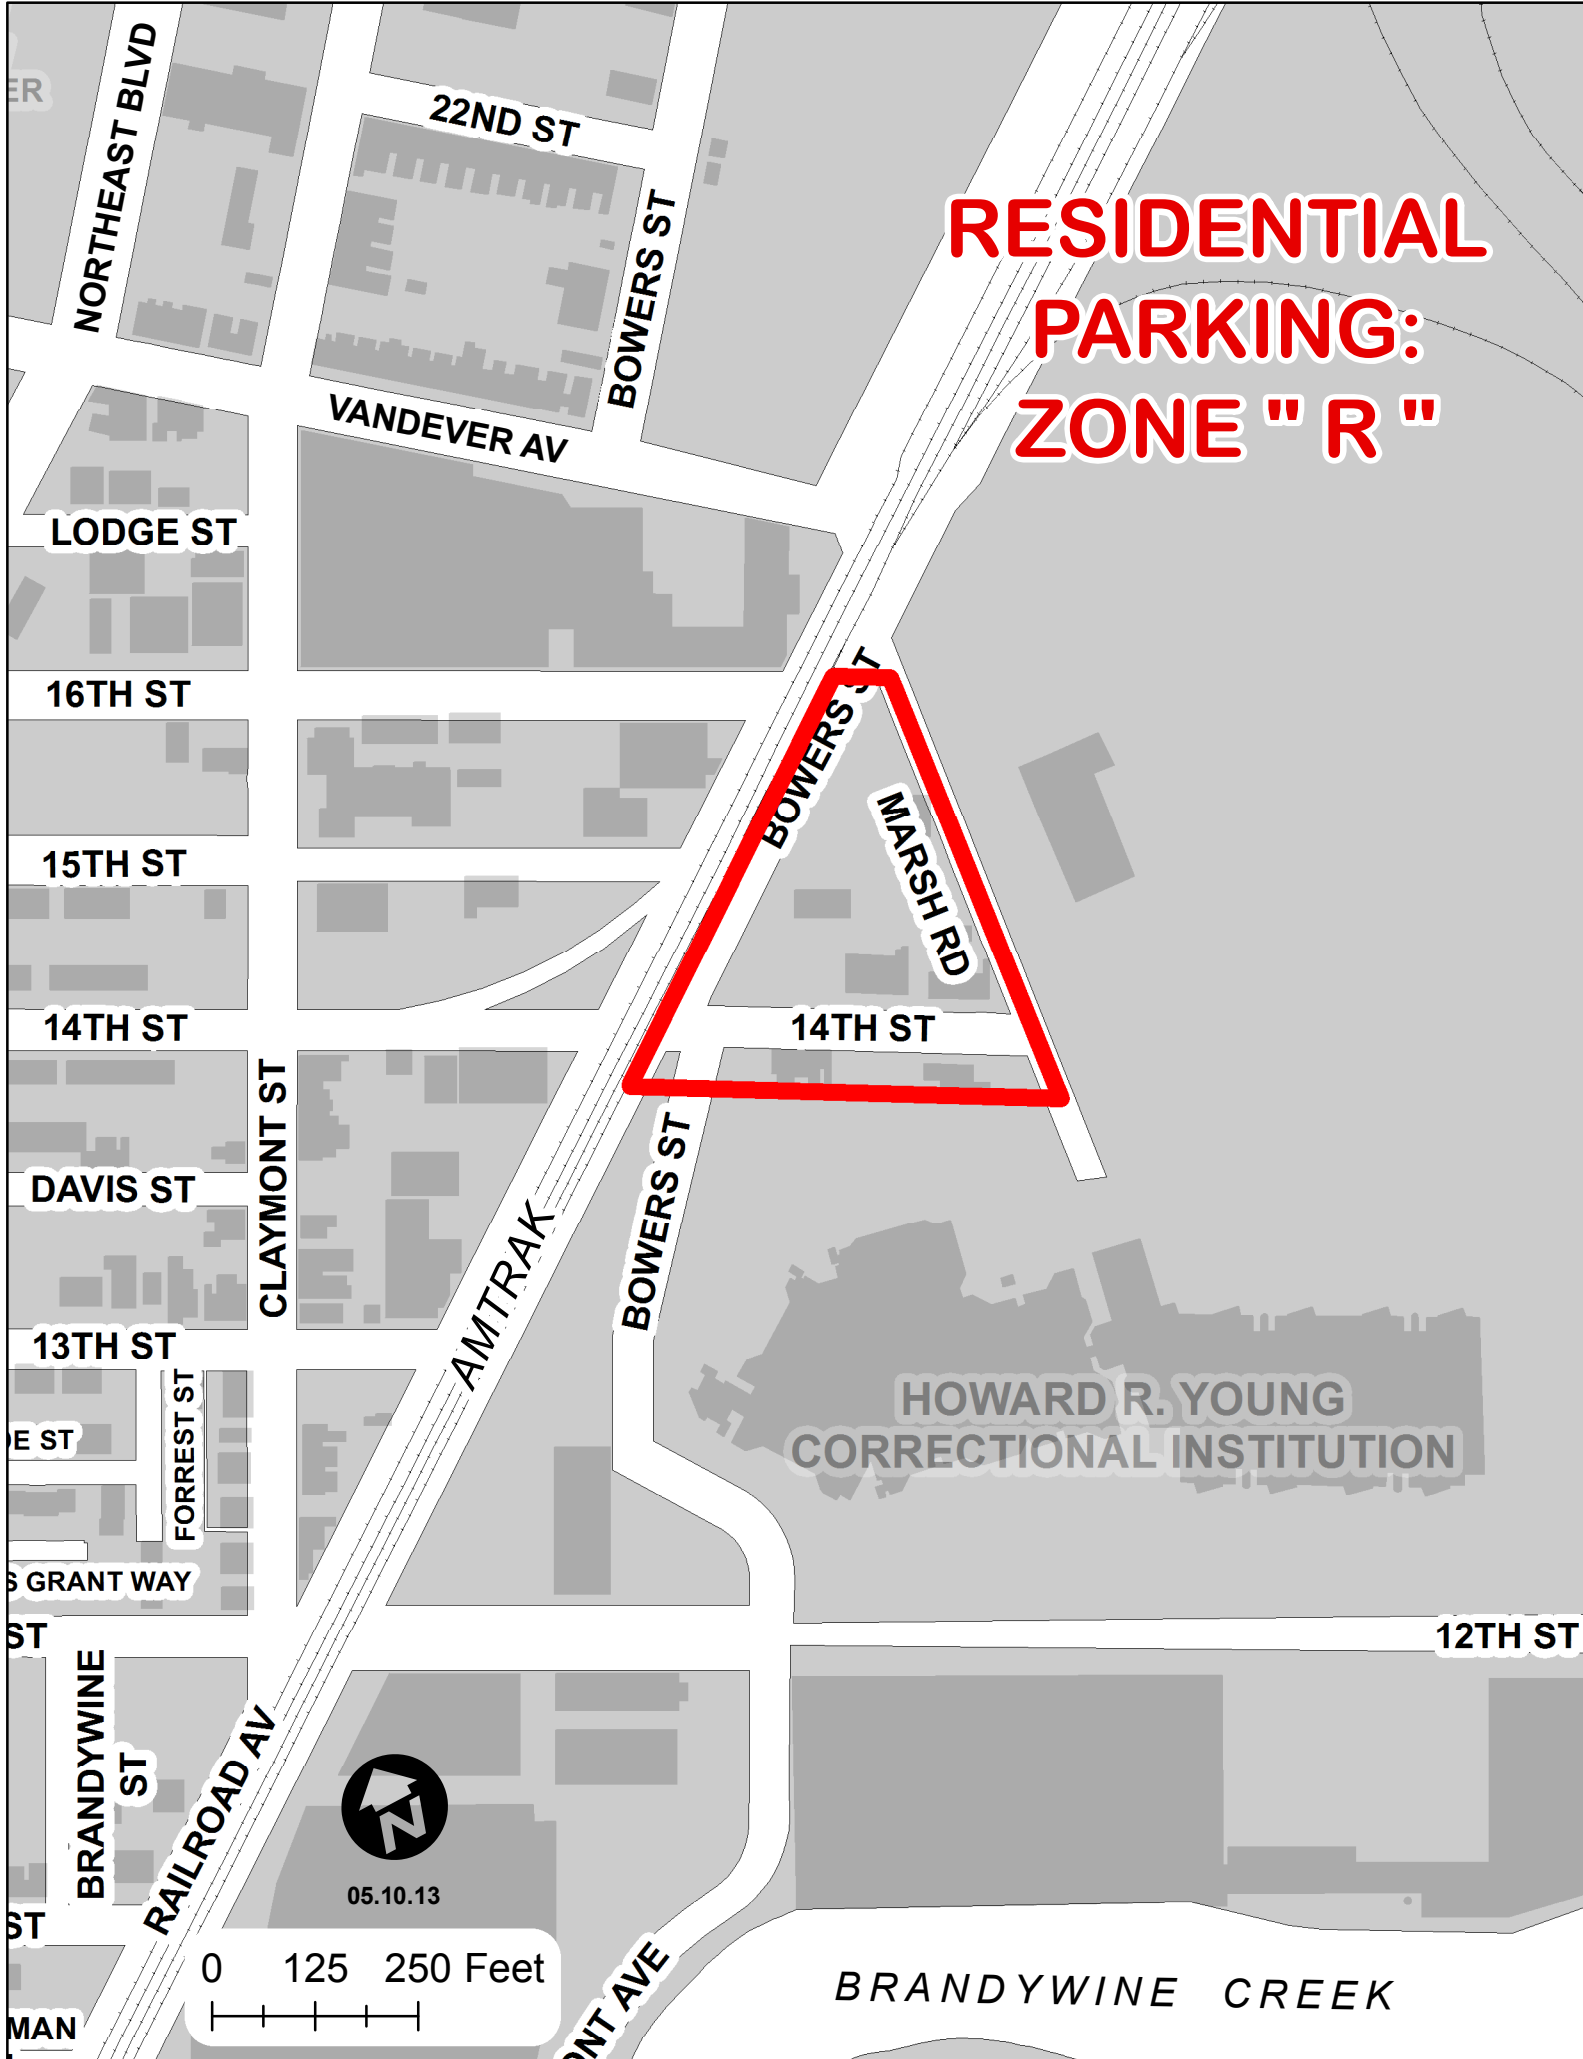

RESIDENTIAL PARKING: ZONE "R"

HOWARD R. YOUNG
CORRECTIONAL INSTITUTION

12TH ST

BRANDYWINE CREEK

05.10.13